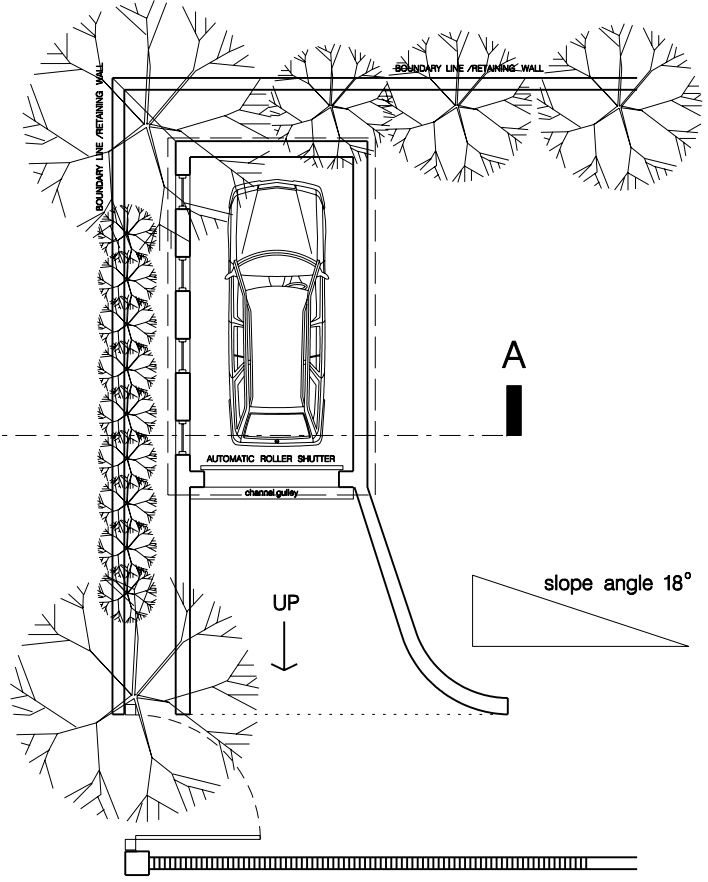

LOCATION A

SECTION A-A @ SCALE 1:50

LOCATION A PHOTO

PLAN @ SCALE 1:100

REVISIONS			CLIENT	SITE - LOCATION	PROJECT	ROOM-BY-ROOM (UK) LTD	14 HAZELDELL Watton-at-Stone Hertford Hertfordshire SG14 3SN	
No.	DESCRIPTION	DATE						
			MR & MRS S	WARE HERTFORDSHIRE SG12	PROPOSED GARAGE LAYOUT	ARCHITECTURAL t.01920-424280 m.07814-146779		
					DATE JULY 2005	SCALE AS SHOWN	DRAWING NO. 3060.05.06	REV. -