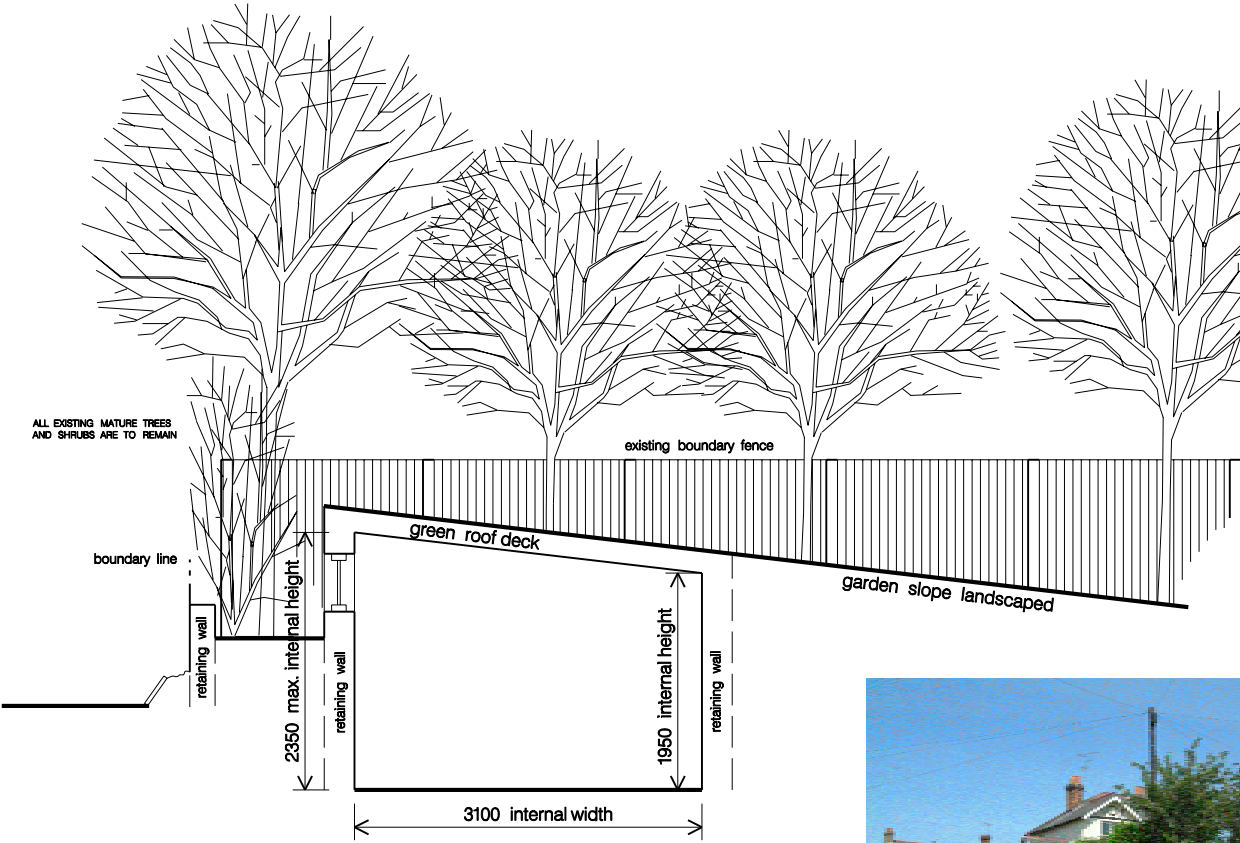

LOCATION A

SECTION A-A @ SCALE 1:50

LOCATION A PHOTO

PLAN @ SCALE 1:100

REVISIONS			CLIENT	SITE - LOCATION	PROJECT	ROOM-BY-ROOM (UK) LTD	14 HAZELDELL Watton-at-Stone Hertford Hertfordshire SG14 3SN	
No.	DESCRIPTION	DATE						
			MR & MRS S	WARE HERTFORDSHIRE SG12	PROPOSED GARAGE LAYOUT	ARCHITECTURAL t.01920-424280 m.07814-146779		
					DATE JULY 2005	SCALE AS SHOWN	DRAWING NO. 3060.05.06	REV. -